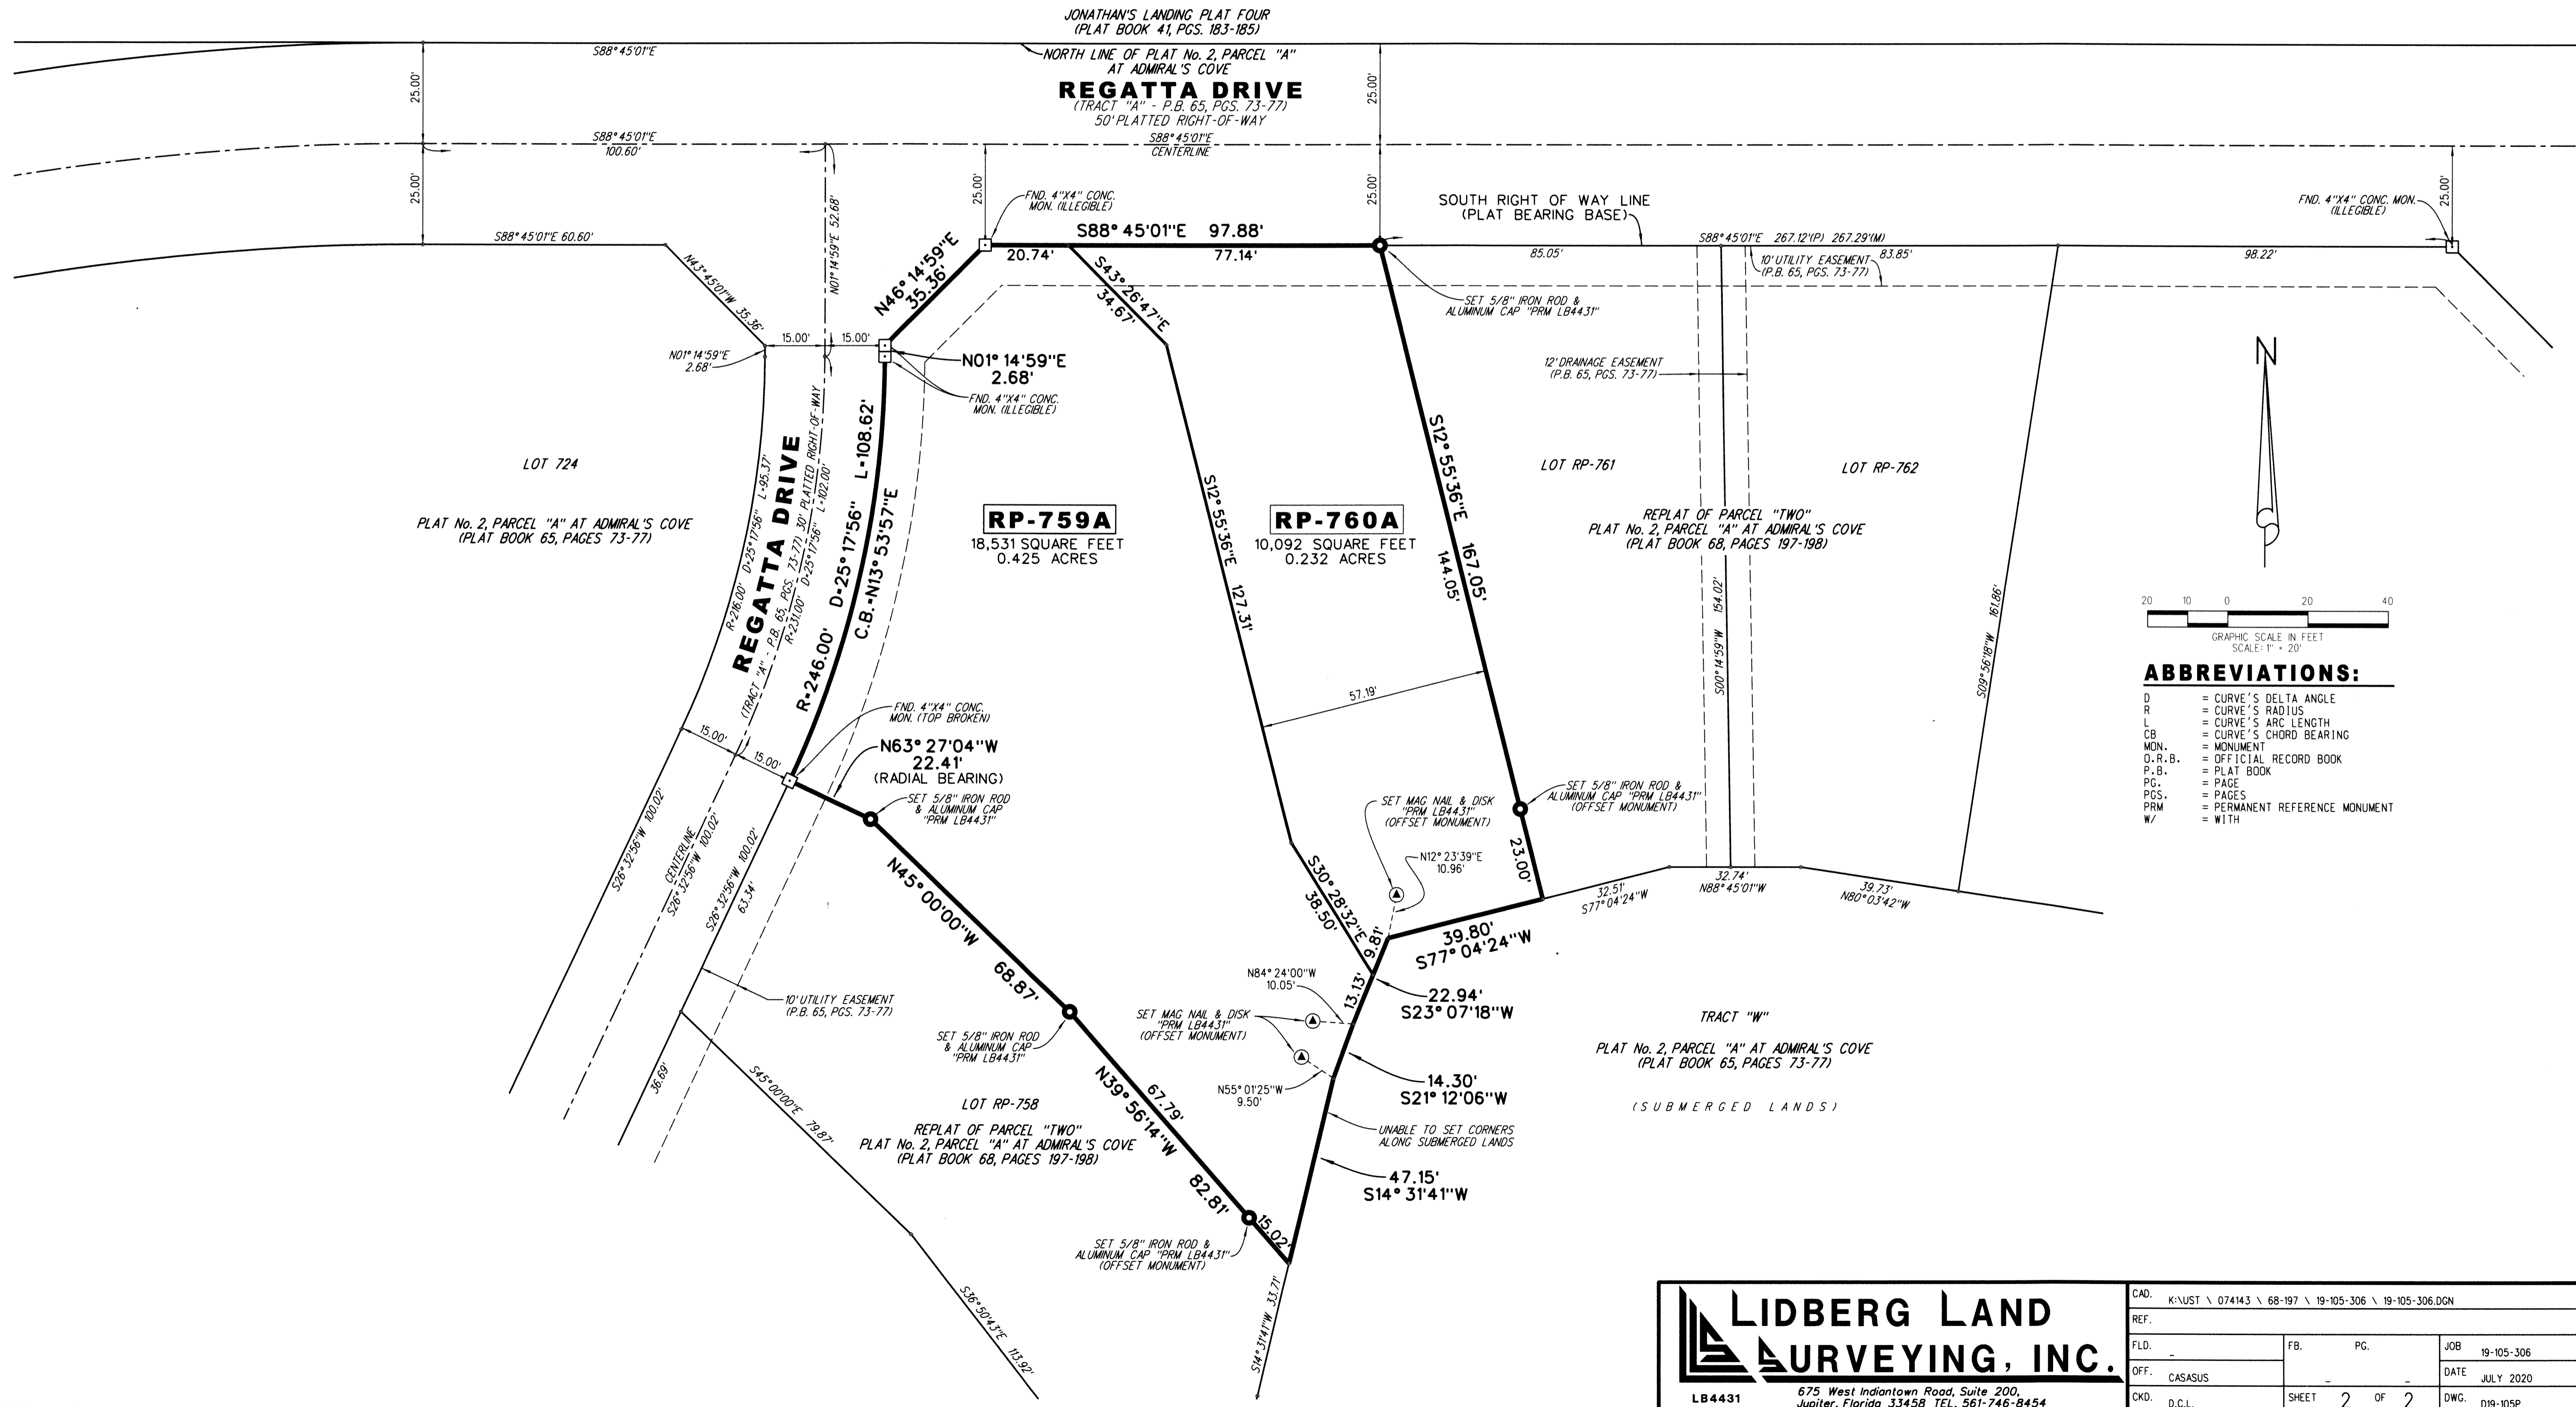

# ADMIRAL'S COVE - REPLAT OF LOTS RP-759 & RP-760

BEING A REPLAT OF LOTS RP-759 AND RP-760, AS SHOWN ON THE REPLAT OF PARCEL TWO, PLAT NO. 2, PARCEL "A" AT ADMIRAL'S COVE RECORDED IN PLAT BOOK 68, PAGES 197 AND 198, PUBLIC RECORDS OF PALM BEACH COUNTY, FLORIDA LYING IN SECTION 7, TOWNSHIP 41 SOUTH, RANGE 43 EAST, TOWN OF JUPITER, PALM BEACH COUNTY, FLORIDA

SHEET 2 OF 2

JANUARY 2021

122

SHEET 2 OF 2

				CAD: K:\UST \ 074143 \ 68-197 \ 19-105-306 \ 19-105-306.DGN			
				REF.		FB.	
FLD.		JOB		19-105-306			
OFF. CASASUS		DATE		JULY 2020			
CKD. D.C.L.		SHEET		2 OF 2			
LB4431		DWG.		019-105P			